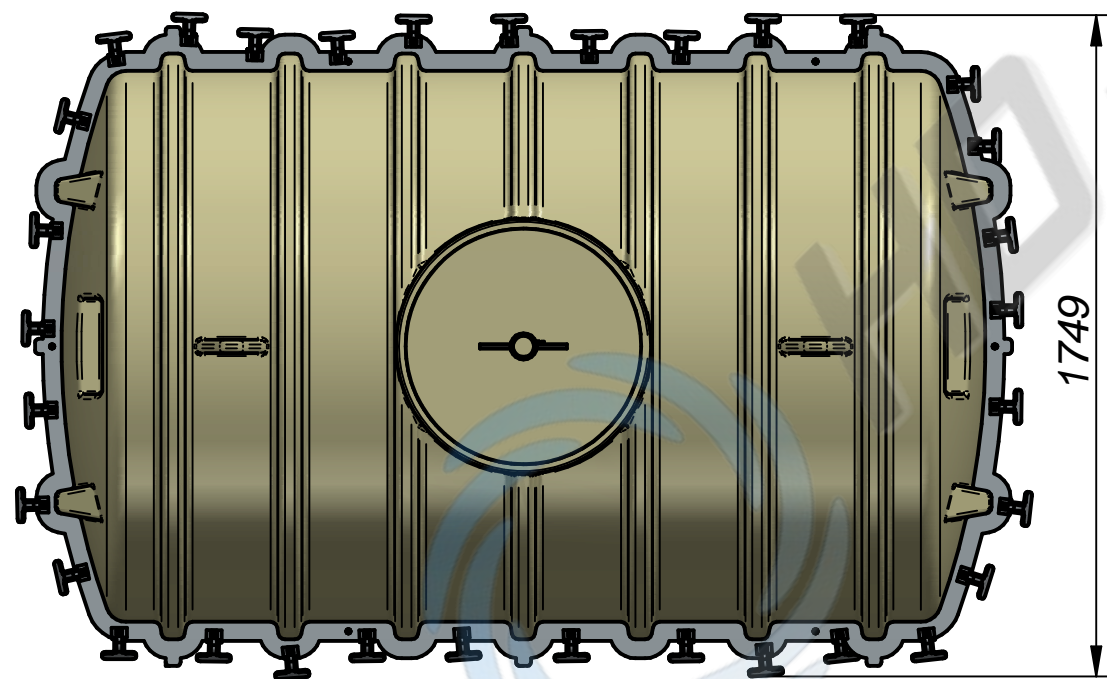

DETAIL VIEW A

DETAIL VIEW B

DETAIL VIEW C

DETAIL VIEW D

Weight: 434,2 kg

3500 Horizontal Mold