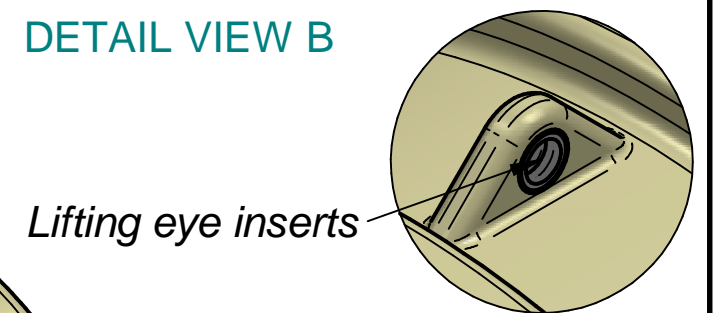

DETAIL VIEW A

DETAIL VIEW B

DETAIL VIEW C

DETAIL VIEW D

Weight: 434,2 kg

3500 Horizontal Mold