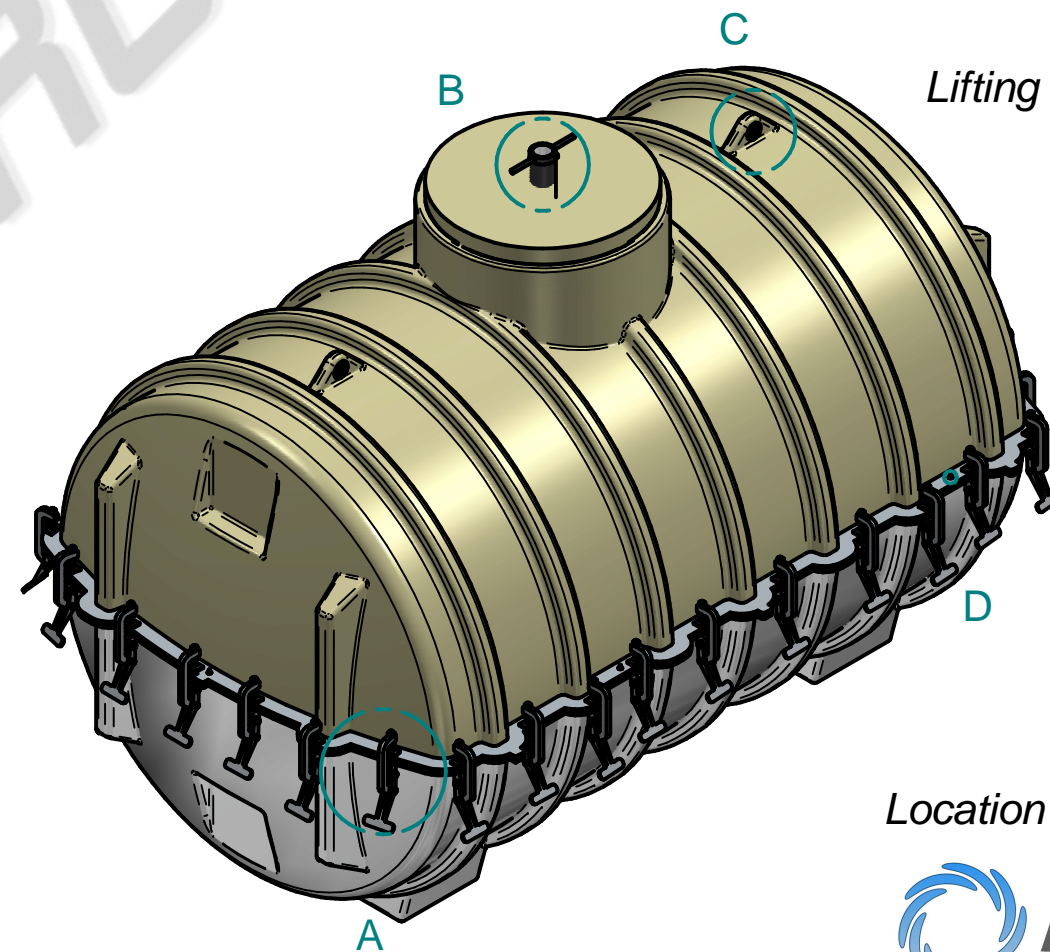

DETAIL VIEW A

DETAIL VIEW B

DETAIL VIEW C

DETAIL VIEW D

Weight: 434,2 kg

3500 Horizontal Mold